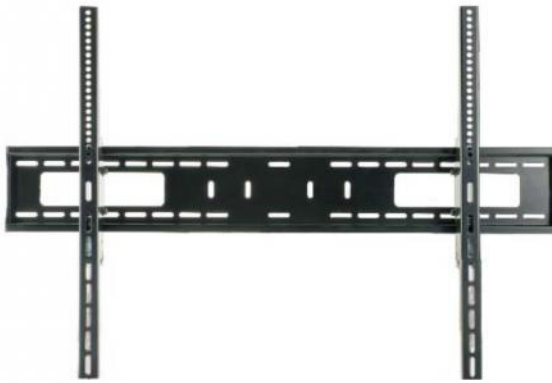

Heavy-Duty Wall Mount kit

AVC-HWMK-9675

FEATURES / SPECIFICATIONS

- Simple construction allows easy installation
- Open architecture provides superior ventilation and easy access for wiring
- Fits Screen Size: 60"-100"
- Rated Load: 150 kgs.
- VESA: 400x400,600x400,800x600,900x600
- Distance to Wall: 20mm
- Profile Thickness: 3mm