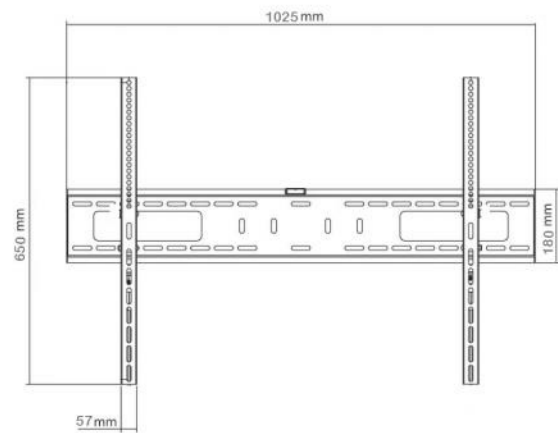

Heavy-Duty Wall Mount kit

AVC-HWMK-9675

FEATURES / SPECIFICATIONS

- Simple construction allows easy installation
- Open architecture provides superior ventilation and easy access for wiring
- Fits Screen Size: 60"-100"
- Rated Load: 150 kgs.
- VESA: 400x400,600x400,800x600,900x600
- Distance to Wall: 20mm
- Profile Thickness: 3mm