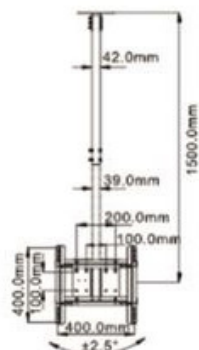

AVC-DCMK-1500 Display Ceiling Mount Kit

About Product.

- Fits most 32-65" Flat Panel LED , LCD TV
- VESA : 100*100~600*400mm
- Tilt: -5°~ +15°
- Roll: -30°~+30°
- Load capacity : 150lbs(68.2 kg)
- Material : SPCC
- Surface treatment: Powder painting coating finished.
- Color: Black

Adjustable height
The drop down height can be adjustable from 725 to 1500mm.

Adjustable height and swivel around
Adjustable drop down from 1000 to 1500mm

Vertical tilting angles
Adjustable vertical tilting angles from -5 to +15 degrees allow you to set your desired viewing

Adjustable swivel level
Swivel level angles can be adjusted to $\pm 2.5^\circ$.

Model

TV SIZE

CAPACITY

VESA

TILT ANGLE

MATERIAL

AVC-DCMK-1500

32"-65"

68.2kgs/150lbs

600x400mm

-5°/+15°

SPCC with coating finished