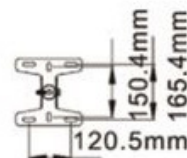

AVC-DCMK-1500 Display Ceiling Mount Kit

About Product.

- Fits most 32-65" Flat Panel LED , LCD TV
- VESA : 100*100~600*400mm
- Tilt: -5°~ +15°
- Roll: -30°~+30°
- Load capacity : 150lbs(68.2 kg)
- Material : SPCC
- Surface treatment: Powder painting coating finished.
- Color: Black

Adjustable height
The drop down height can be adjustable from 725 to 1500mm.

Adjustable height and swivel around
Adjustable drop down from 1000 to 1500mm

Vertical tilting angles
Adjustable vertical tilting angles from -5 to +15 degrees allow you to set your desired viewing

Adjustable swivel level
Swivel level angles can be adjusted to $\pm 2.5^\circ$.

Model

TV SIZE

CAPACITY

VESA

TILT ANGLE

MATERIAL

AVC-DCMK-1500

32"-65"

68.2kgs/150lbs

600x400mm

-5°/+15°

SPCC with coating finished