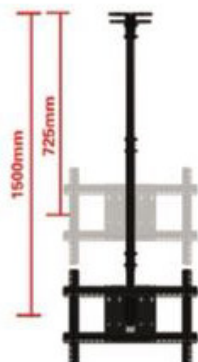

AVC-DCMK-1500 Display Ceiling Mount Kit

About Product.

- Fits most 32-65" Flat Panel LED , LCD TV
- VESA : 100*100~600*400mm
- Tilt: -5°~ +15°
- Roll: -30°~+30°
- Load capacity : 150lbs(68.2 kg)
- Material : SPCC
- Surface treatment: Powder painting coating finished.
- Color: Black

Adjustable height
The drop down height can be adjustable from 725 to 1500mm.

Adjustable height and swivel around
Adjustable drop down from 1000 to 1500mm

Vertical tilting angles
Adjustable vertical tilting angles from -5 to +15 degrees allow you to set your desired viewing

Adjustable swivel level
Swivel level angles can be adjusted to $\pm 2.5^\circ$.

Model

TV SIZE

CAPACITY

VESA

TILT ANGLE

MATERIAL

AVC-DCMK-1500

32"-65"

68.2kgs/150lbs

600x400mm

-5°/+15°

SPCC with coating finished