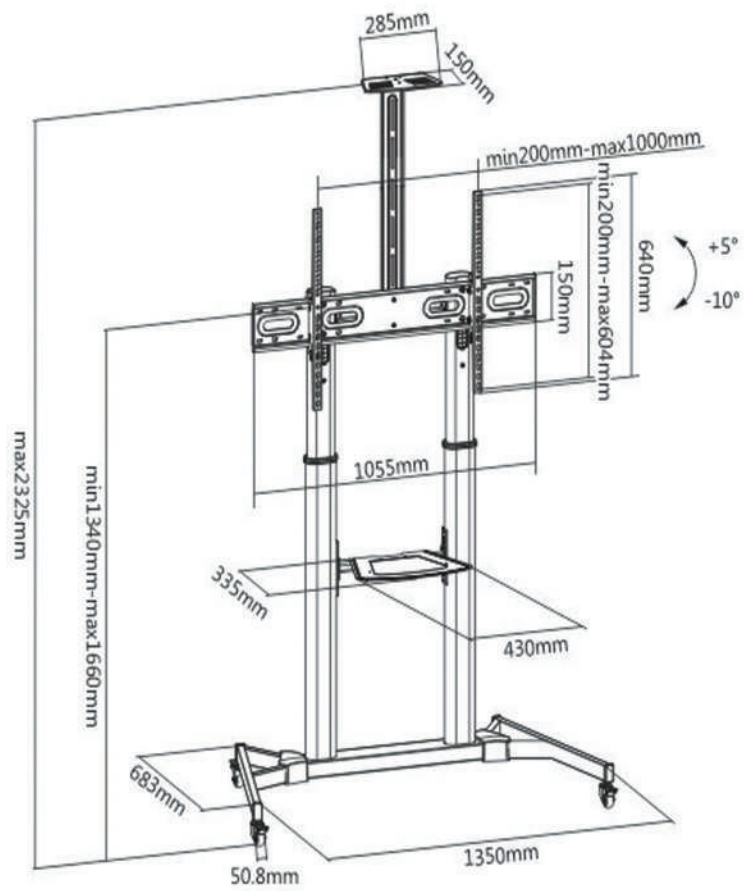

# Large Display Floor Stand Trolley

### Specifications:

- \* Freely Tilting Mechanism
- \* Portrait or Landscape Viewing
- \* Quick-release Spring Lock
- \* Quick Assembly Shelf
- \* Internal Cable Management
- \* Single Large Display Cart
- \* Size : Suitable for 60" to 100" Display
- \* High-end braked wheels offer maximum stability
- \* Product processing : Powder Coated Oxidized
- \* Total height: 1660mm
- \* Max Load Capacity: 100kgs/220lbs
- \* Integrated Cable Management
- \* Material: Steel, Plastic
- \* Max. VESA Compatible: 1000x600mm
- \* Strength Tested: 4 Times
- \* DVD Shelf Available Weight Capacity: 5kgs/11lbs
- \* Height Adjustment: 1340-1660mm
- \* Tilt Range: +5° ~-10°
- \* Cable Management: Yes