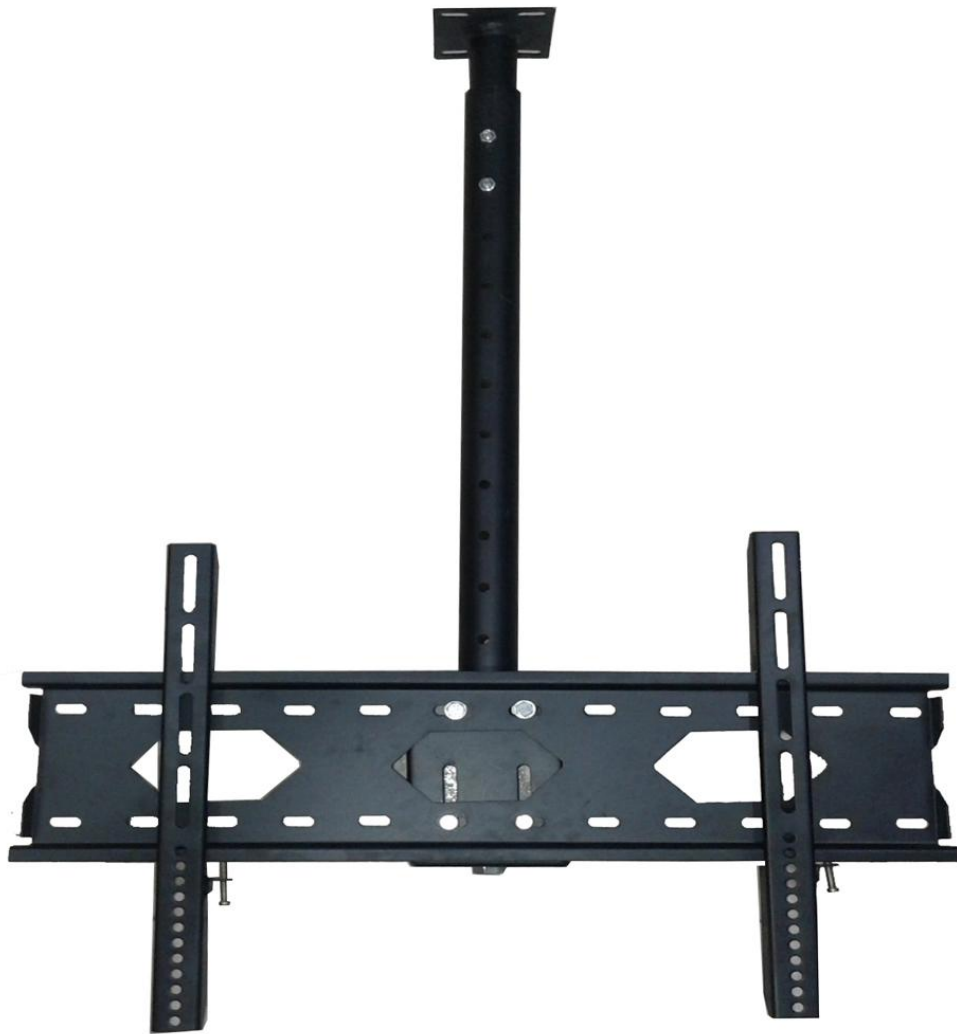

CEILING MOUNT KIT FOR DISPLAY

Single Pole Mount

Dual Pole Mount