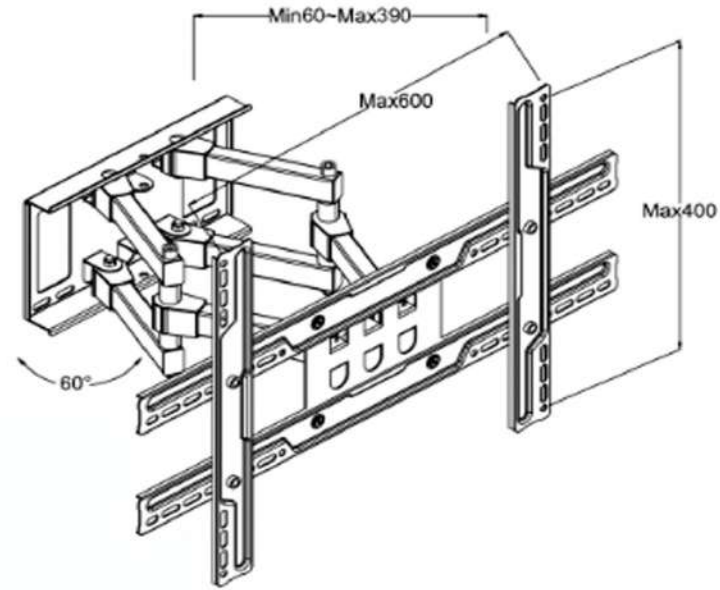

Full Motion Display Wall Mount

Model:AVC-WMK-46FM

Product Details/Features:-

- * Full-Motion TV Wall Mount
- * Material: High Grade Cold Rolled Steel
- * Suitable Display Size: 42" to 65" LED, LCD, TVs
- * Swivel Angle: -60~+60° Swivel
- * VESA Pattern: Max. Upto 600x400mm
- * Mounting Profile: 60-390mm, Colour: Black
- * Weight Lifting Capability: Upto 50kgs/110lbs
- * Comes with standard mounting hardware
- * Product Size: 640x430x50mm