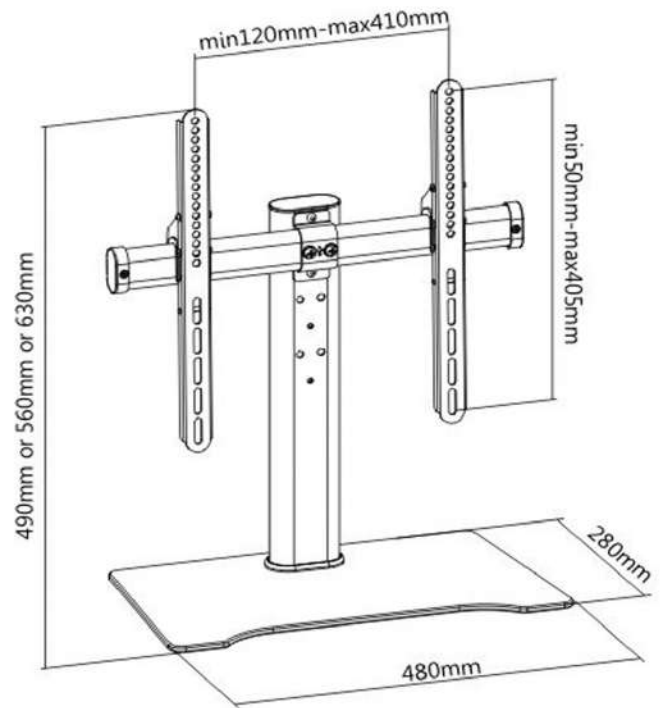

# Display Table Mount

### Features/Specifications:-

- \* 3 Stage Height Adjustments: accommodate several sizes of flat screens and for a better viewing height
- \* Easy Assembly: Installation is as easy as 1-2-3
- \* Cable Management: keeps everything organized
- \* Material: Steel, Tempered Glass
- \* Column Finish/Color: Powder Coating Black
- \* Glass Finish: Black Silk Screen
- \* Glass Thickness(Top-Bottom): 8mm
- \* Dimensions(LxWxH): 480x280x(490/560/630)mm
- \* Recommended Screen Size: 32"-55"
- \* Weight Capacity: 40kg (88lbs)
- \* VESA Compatible: Upto 400x400mm