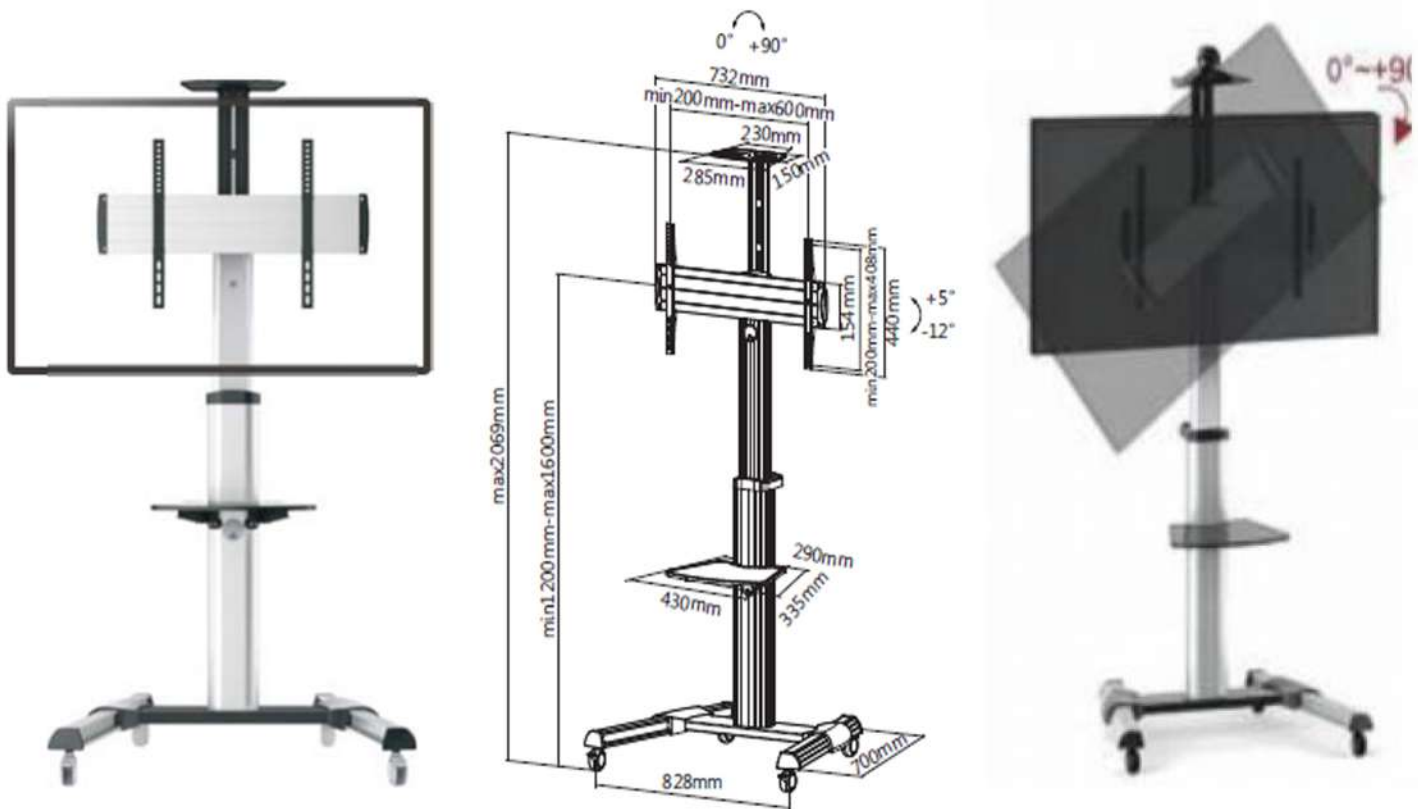

Floor Stand Trolley For Display 42"-65"

Specifications:-

AVC-FST-009

- Support for LED / LCD 42"-65"(VESA maximum supported: 600x400)
- Maximum load capacity:50Kgs TV; DVD 5kg; camera 5kg
- Equipped with 6mm tempered glass shelf components for AV adjustable height
- Additional upper shelf for supporting a camera
- Bracket for TV adjustable height and tilt of + 5 / - 12°
- Rotation TV bracket of 90°
- Sturdy base with wheels with brake for maximum stability
- Color silver

Dimensions

- Total Height Column: 1600mm Base Dimensions: 828 (L) x 700 (D) mm
- Glass Shelf Dimensions: 460 (L)x310 (D) mm
- Dimensions Top Shelf: 280 (L) x 250 (D) mm

Package Contents

- Trolley for TV with 4 wheels
- Glass shelf for AV equipment
- Upper bracket for camera
- Installation accessories
- Instruction manual